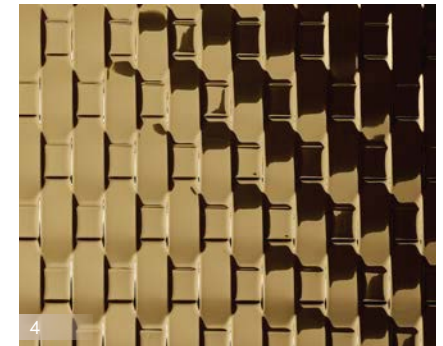

# WALLFACE® - Elegance rethought

Project/Photo: CARINI GmbH, (Austria), Product: DM Brass brushed matt AR

Find more of us at  
**wallface.de**

wallface.de

# Possible combinations

- 1 DM Gold 30
- 3 SL TIMBER Jet Stream matt AR
- 5 DM CLASSY Gold

- 2 DM MARBLE White supermatt AR
- 4 SL RATTAN 20 Gold
- 6 DM GENESIS White supermatt AR