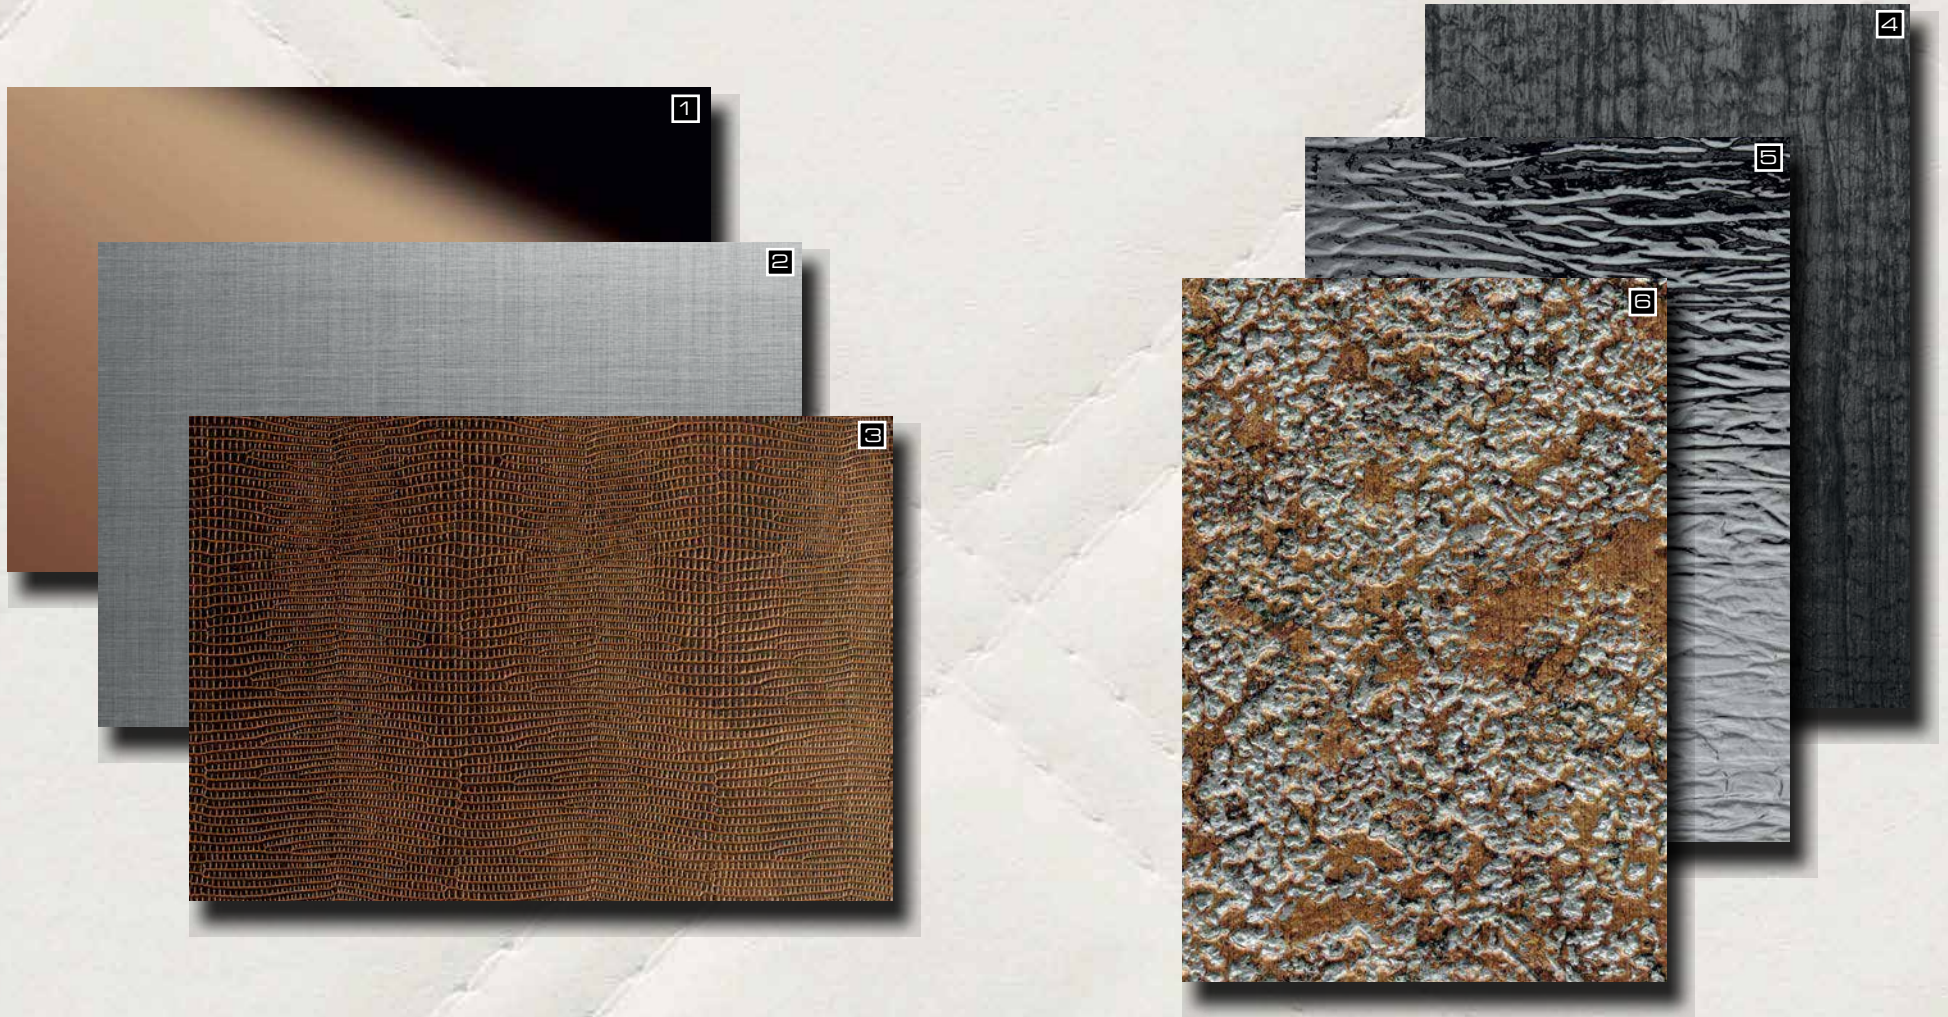

Project: Shopwindow Max Mara (Vienna), Product: DM LUXURY Gold

Stroll - are astonished - discover exclusive

MaxMara

- 1 DM Rosegold AR
- 2 DM REFINED METAL Silver AR
- 3 LL LEGUAN Copper

- 4 WL Carbonized Wood
- 5 SL CRASHED Mirror Silver
- 6 SL LAVA Copper

- 7 LL ROMBO 85 Bianco matt