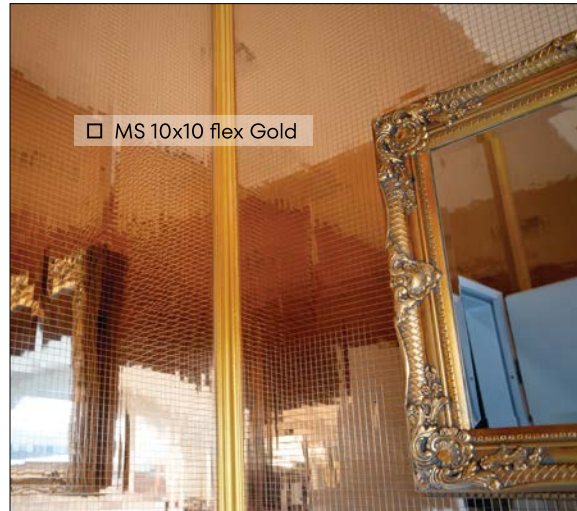

# WALLFACE® - Fascinating elegance meets timeless aesthetics

Project: „DAS“ - DESIGN & ARCHITEKTUR SALON MÜNCHEN (Germany), Photo: Bauhaus-Filmwerkstatt GmbH, Product: DM OXIDIZED Copper AR

Find more of us at  
**wallface.de**