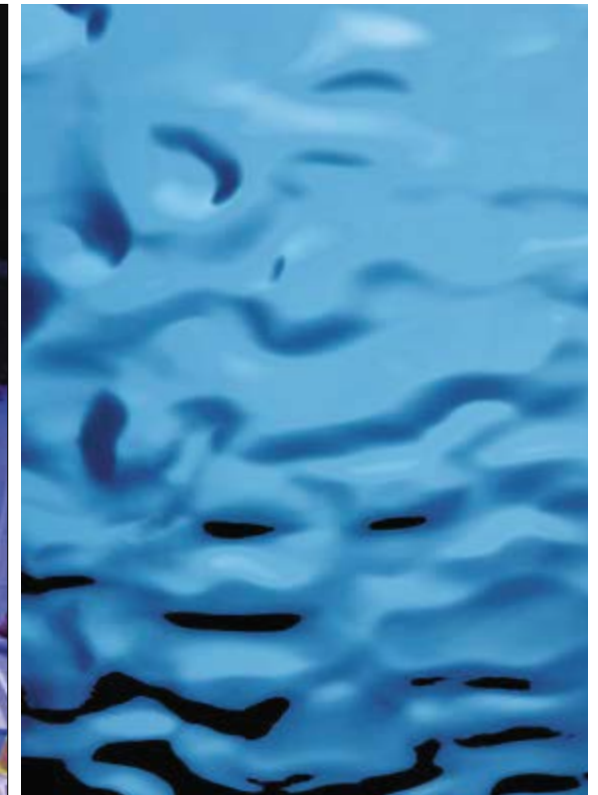

# Jewelry x WALLFACE®: Creative Fusion

Project: SCHULLIN GmbH - Event AQUA (Austria), Photo: GEOPHO (JORJ KONSTANTINOV), Product: SL OCEAN Iceblue AR

Find more of us at  
**wallface.de**

wallface.de

Possible combinations with project items

- 1 SL LOTUS CLASSY Black
- 3 MS 5x5 flex Aqua
- 5 SG LEGUAN Nero AR+

- 2 DM Iceblue AR
- 4 WL Carbonized Wood
- 6 SL CREPA Aqua