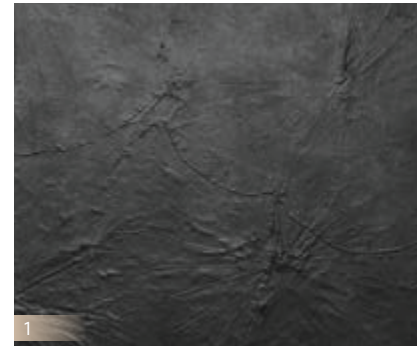

# Jewelry x WALLFACE®: Creative Fusion

Project: SCHULLIN GmbH - Event AQUA (Austria), Photo: GEOPHO (JORJ KONSTANTINOV), Product: SL OCEAN Iceblue AR

Find more of us at  
**wallface.de**

wallface.de

Possible combinations with project items

- 1 SL LOTUS CLASSY Black
- 3 MS 5x5 flex Aqua
- 5 SG LEGUAN Nero AR+

- 2 DM Iceblue AR
- 4 WL Carbonized Wood
- 6 SL CREPA Aqua