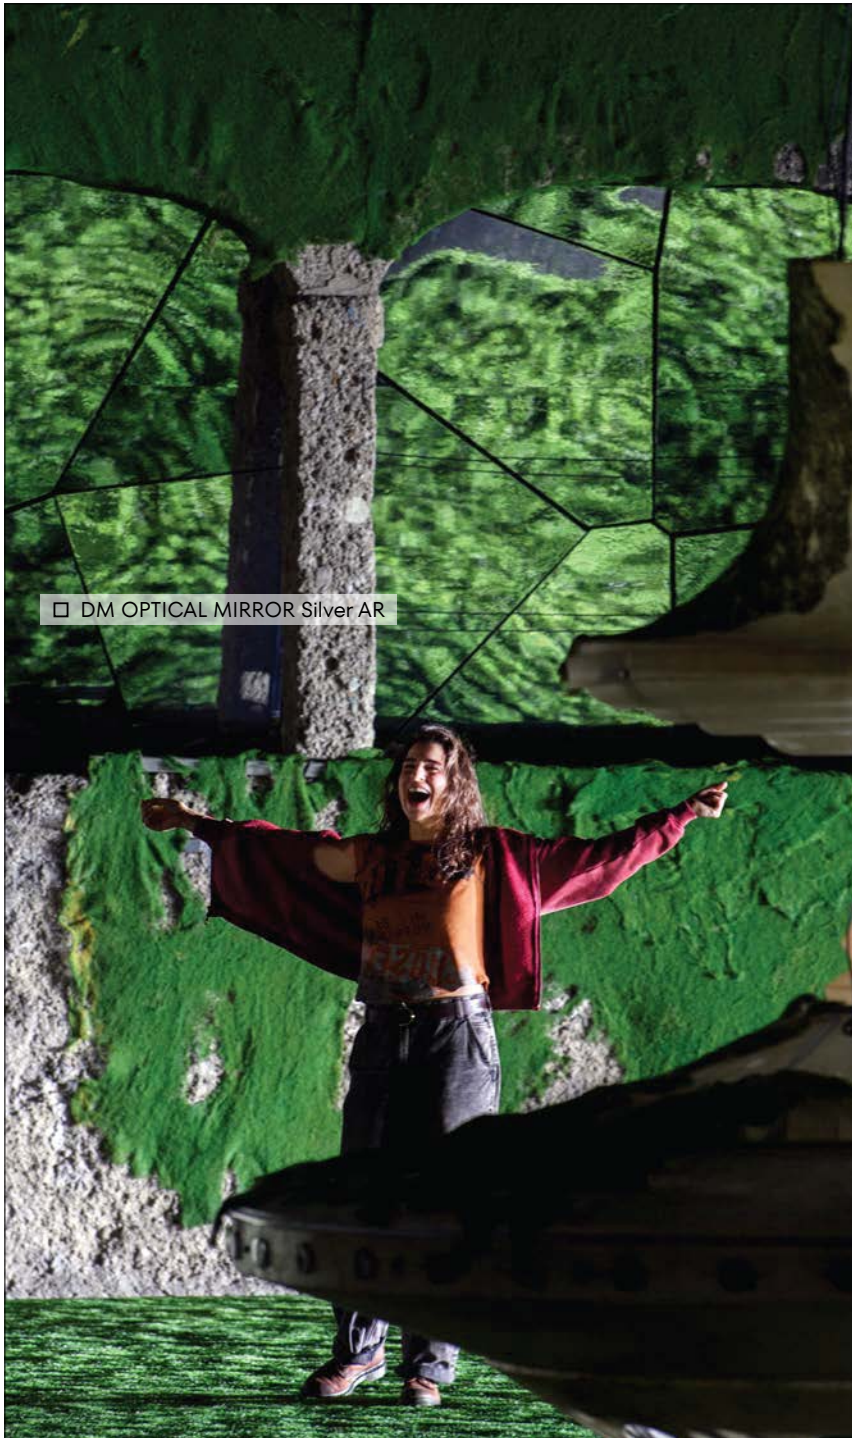

# Shining on Stage: WALLFACE® wallpanels at the Salzburg Festival

Project/Design: „Der Spieler“, opera at the 2024 Salzburg Festival, Photo: © SF/Ruth Walz, Product: DM OPTICAL MIRROR Silver AR

Find more of us at  
**wallface.de**