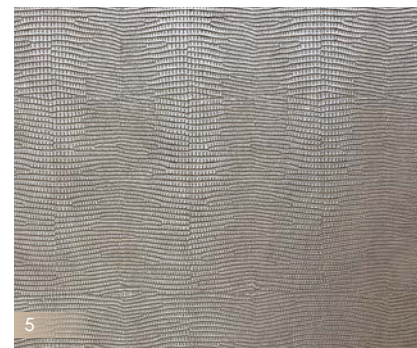

# Shining on Stage: WALLFACE® wallpanels at the Salzburg Festival

Project/Design: „Der Spieler“, opera at the 2024 Salzburg Festival, Photo: © SF/Ruth Walz, Product: DM OPTICAL MIRROR Silver AR

Find more of us at  
**wallface.de**

wallface.de

Possible combinations with project items

- 1 SG OLD Platin AR+
- 3 MS 5x5 flex Aqua
- 5 LL LEGUAN Silver

- 2 SL CREPA Aqua
- 4 DM LIMESTONE Grey Nature
- 6 DM Aqua