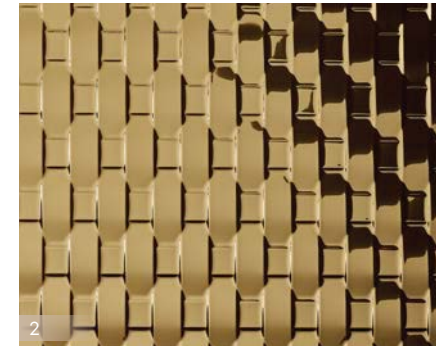

Luxe in Every Detail: MORTANE Salon Featuring WALLFACE®

Project/Photo: MORANTE HAIR GMBH (Germany), Product: SL OCEAN Gold

Find more of us at
wallface.de

wallface.de

Possible combinations with project items

- 1 DM Red Brown AR
- 3 SG LUXURY Gold AR+
- 5 SL NOTCH Gold matt

- 2 SL RATTAN 20 Gold
- 4 SL CREPA Gold
- 6 SG METALLIC USED Sand AR+