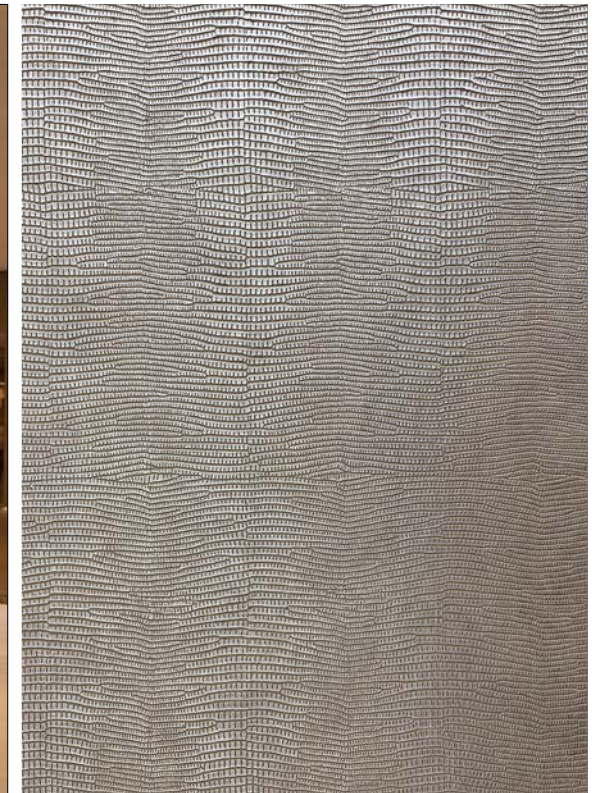

WALLFACE®

convincing elegance!

Project: Hotel STOCK GmbH, Finkenberg - Zillertal, (Austria) / Architect: Geisler & Trimmel GmbH, Photo: STOCK Resort, Product: LL LEGUAN Silver

Find more of us at
wallface.de

wallface.de

Possible combinations with project items

- 1 DM METALLIC USED Sand
- 3 SG METALLIC USED Steel AR+
- 5 DM Brown AR

- 2 SL LOTUS CLASSY Black
- 4 FL SQUARE 3 VELVET Moca
- 6 WL Carbonized Wood