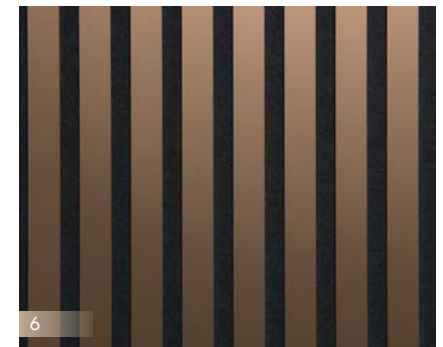

Facets that transform spaces – WALLFACE®

Project/Photo: WALLFACE®, Product: SL FACET Red Brown AR

Find more of us at
wallface.de

wallface.de

Possible combinations with project items

- 1 SL LAVA VINTAGE Silver
- 3 LL LEGUAN Copper
- 5 LL BRIDGE METALLIC USED Steel

- 2 DM OXIDIZED Copper AR
- 4 DM LIMESTONE Grey
- 6 AP Rosegold AR