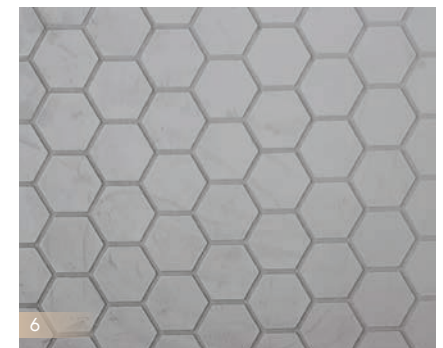

WALLFACE® creates depth that brings spaces to life!

Customer/Photo: SURFACE WOW (Ireland), Project: Marine Life Bray Aquarium by @chris_mccreedy_design,
installed by: Off the Wall Creative (otwc.ltd), Product: SL OCEAN Silver

Find more of us at
wallface.de

Possible combinations with project items

- 1 SL OCEAN Iceblue AR
- 3 AP Fuzzy Grey
- 5 DM Hollywood Blue

- 2 SL TARGET Silver
- 4 FL CUBE VELVET Bordeaux
- 6 FL COMB VELVET Pearl