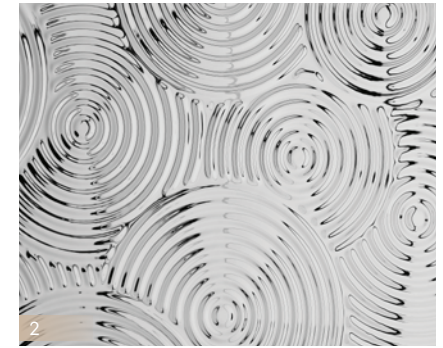

WALLFACE® creates depth that brings spaces to life!

Customer/Photo: SURFACE WOW (Ireland), Project: Marine Life Bray Aquarium by @chris_mccreedy_design,
installed by: Off the Wall Creative (otwc.ltd), Product: SL OCEAN Silver

Find more of us at
wallface.de

Possible combinations with project items

- 1 SL OCEAN Iceblue AR
- 3 AP Fuzzy Grey
- 5 DM Hollywood Blue

- 2 SL TARGET Silver
- 4 FL CUBE VELVET Bordeaux
- 6 FL COMB VELVET Pearl