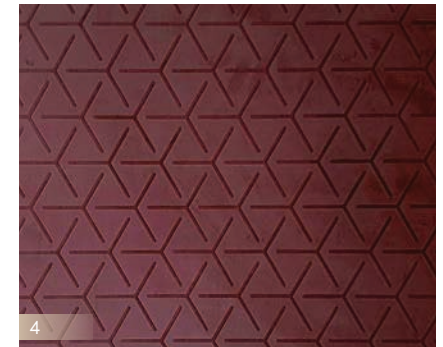

WALLFACE® creates depth that brings spaces to life!

Customer/Photo: SURFACE WOW (Ireland), Project: Marine Life Bray Aquarium by @chris_mccreedy_design,
installed by: Off the Wall Creative (otwc.ltd), Product: SL OCEAN Silver

Find more of us at
wallface.de

Possible combinations with project items

- 1 SL OCEAN Iceblue AR
- 3 AP Fuzzy Grey
- 5 DM Hollywood Blue

- 2 SL TARGET Silver
- 4 FL CUBE VELVET Bordeaux
- 6 FL COMB VELVET Pearl