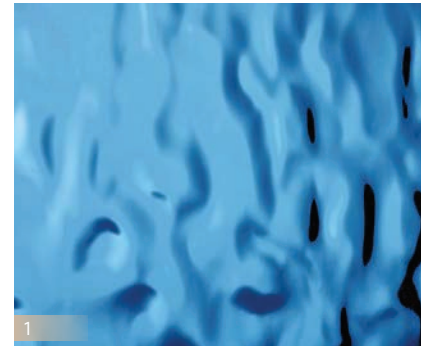

WALLFACE® creates depth that brings spaces to life!

Customer/Photo: SURFACE WOW (Ireland), Project: Marine Life Bray Aquarium by @chris_mccreedy_design,
installed by: Off the Wall Creative (otwc.ltd), Product: SL OCEAN Silver

Find more of us at
wallface.de

Possible combinations with project items

- 1 SL OCEAN Iceblue AR
- 3 AP Fuzzy Grey
- 5 DM Hollywood Blue

- 2 SL TARGET Silver
- 4 FL CUBE VELVET Bordeaux
- 6 FL COMB VELVET Pearl