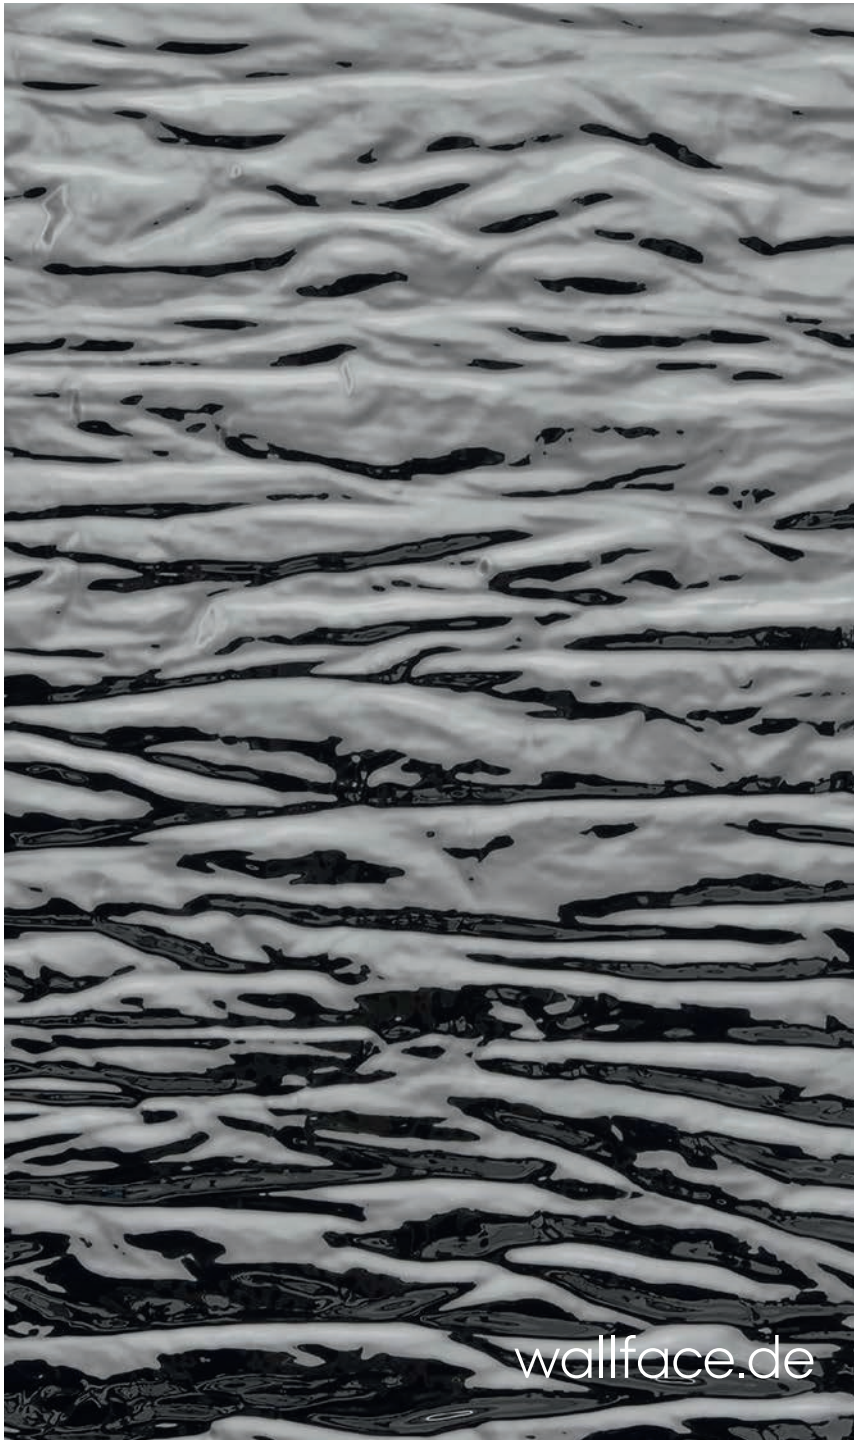

WALLFACE® – Surfaces that define the moment

Customer/Photo: SADUN (Italy), Koki Group (Italy), Project: Louis Burger Trieste & Udine, Product: SL CRASHED Silver

Find more of us at
wallface.de

wallface.de