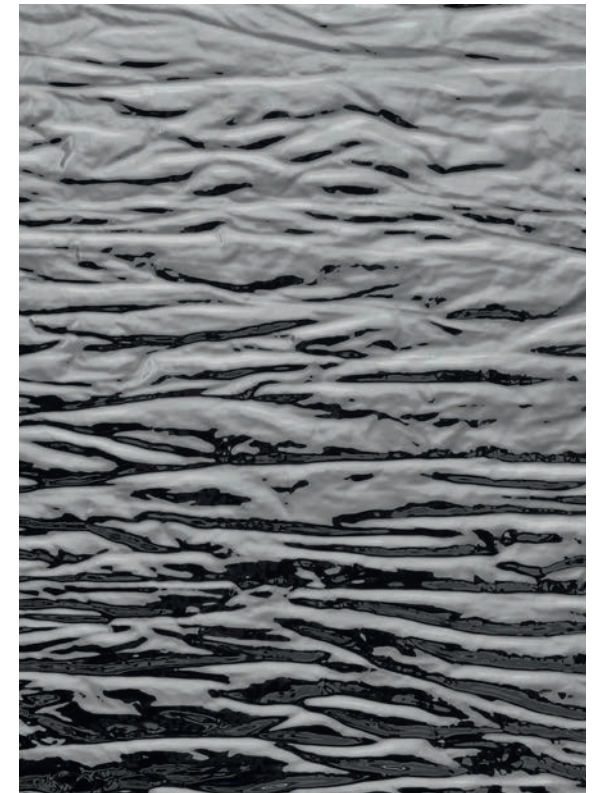

WALLFACE® – Surfaces that define the moment

Customer/Photo: SADUN (Italy), Koki Group (Italy), Project: Louis Burger Trieste & Udine, Product: SL CRASHED Silver

Find more of us at
wallface.de

wallface.de